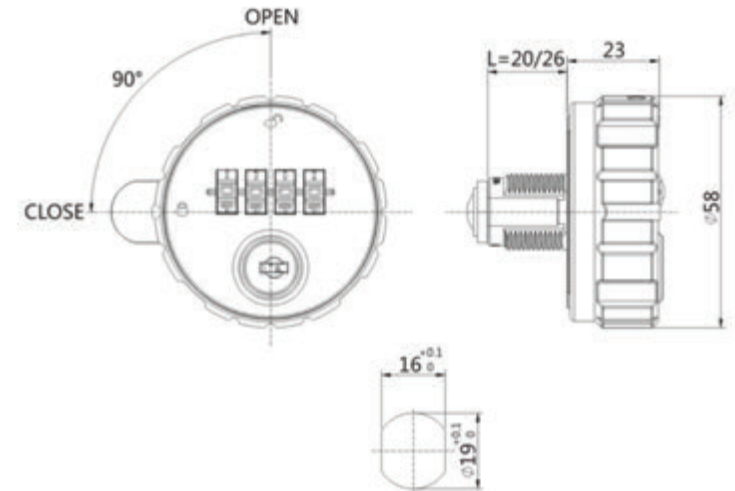

As Used For

Gyms

Cabinets

Schools

Mines

Hospitals

Universities

Offices

Libraries

November 2022

ABN 58668113595

DISCLAIMER: KeyWatch Systems QLD reserve the right to make any changes without notice to colour, dimensions, pricing and technical specifications. Please confirm prior to ordering.