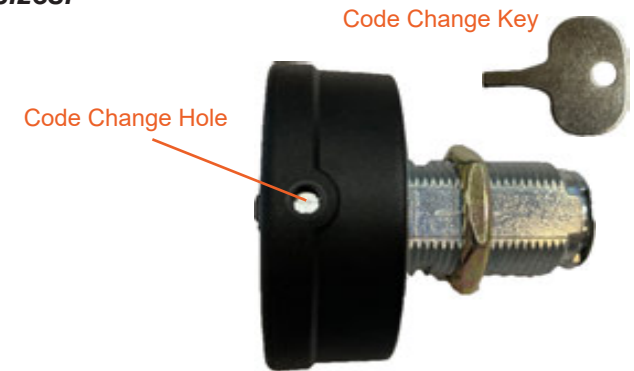

KSQ COMBINATION CODE REVEAL CAM LOCKER LOCK

KSQ-7451 CRT

KSQ's new combination cam lock is a 3 wheel lock with large and easy to read dials and the ability to have up to 1,000 possible code combinations. Made from a high quality black ABS plastic, this lock comes with a Management Tool that will reveal the code combination of the lock, when it is unknown or forgotten. KSQ's 7451 CRT is budget priced and perfect for replacing or retrofitting conventional key operated cam locks in straight and offset sizes.

FEATURES & OPTIONS

- Mechanical digital combination cam lock
- Suit timber or metal lockers and doors
- Cam tongue operation with optional cams to suit sliding, offset, tambours
- 3 wheel combination dials with large white numbers on a black background
- Up to 1,000 possible combination codes
- Robust ABS body
- Unknown code discovery feature for revealing the lock combination when unknown or forgotten
- Easy Code Reveal Management Tool. No need to remove lock from door.
- No batteries to change

KSQ-7451 CRT

Code Change Hole

Code Change Key

Code Reveal Tool

As Used For

Gyms

Cabinets

Schools