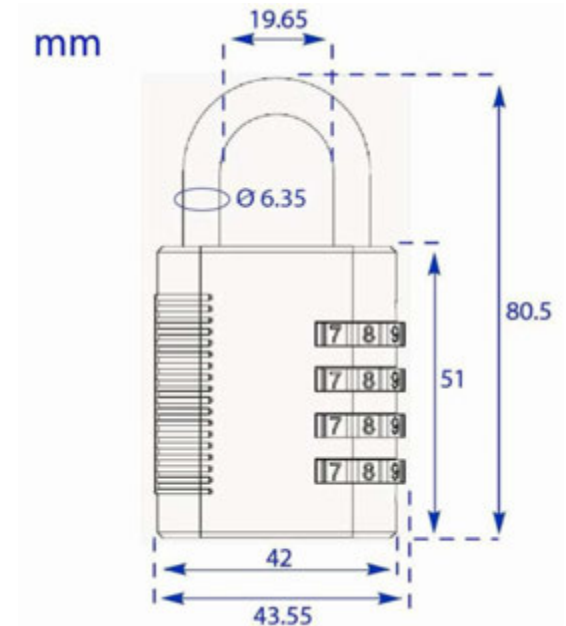

The KSQ SX575 combination padlock is unique to all other combination padlocks.

It features a 4-digit code with up to 10,000 possible combinations and a master override key that not only overrides the user code but also reveals an unknown combination simply by turning the key and rotating the dials.

It is perfect for school lockers and mines or other industrial applications where laundry services require access to lockers for uniform changes

FEATURES & OPTIONS

- 4-Wheel Combination Cam Lock with 10,000 possible combinations
- Master Override Key with various key series available - (sold separately)
- Unique Code Discovery using Master Override Key to reveal unknown combinations
- User changeable combination with no tools required
- Optional Loss Prevention Security Chain and Collar to minimise theft or loss
- Robust Solid Alloy Body with Chromed Hardened Steel Shackle
- Optional padlockable Cam lock to retrofit conventional 19mm cylinder key cam locks