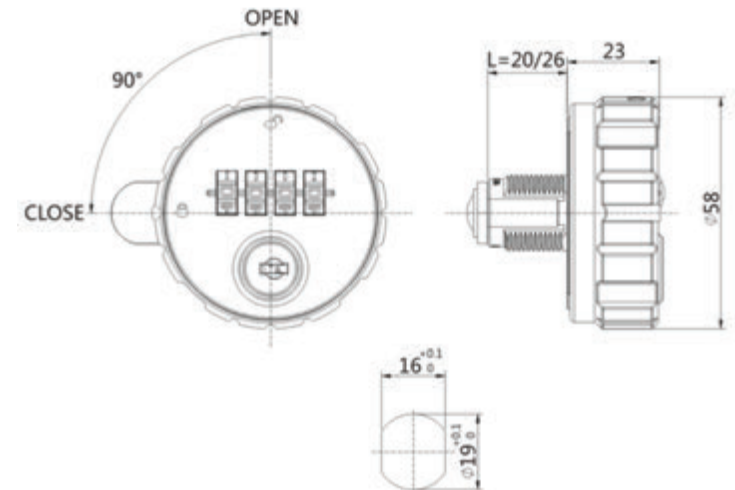

As Used For

Gyms

Cabinets

Schools

Mines

Hospitals

Universities

Offices

Libraries

November 2022

ABN 61 102 798 381

DISCLAIMER: KeyWatch Systems QLD reserve the right to make any changes without notice to colour, dimensions, pricing and technical specifications. Please confirm prior to ordering.