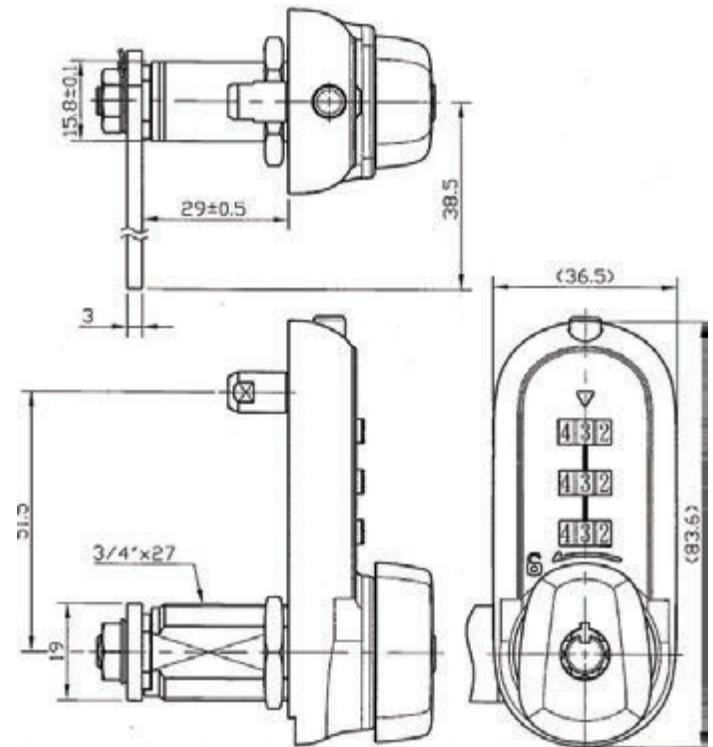

As Used For

November 2022

ABN 61 102 798 381

DISCLAIMER: KeyWatch Systems QLD reserve the right to make any changes without notice to colour, dimensions, pricing and technical specifications. Please confirm prior to ordering.

KEYWATCH SYSTEMS QLD

PH (07) 5526 2726

sales@ksq.com.au

www.ksq.com.au