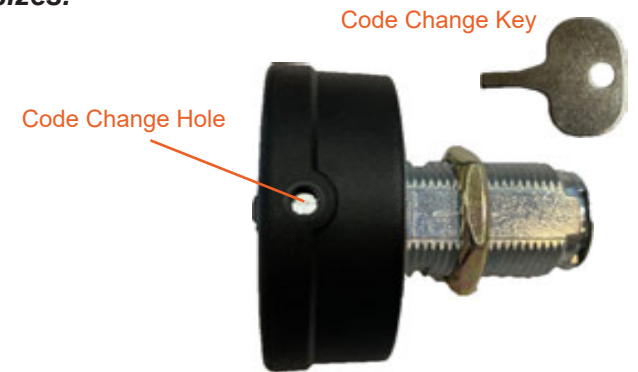

Code Change Hole

Code Change Key