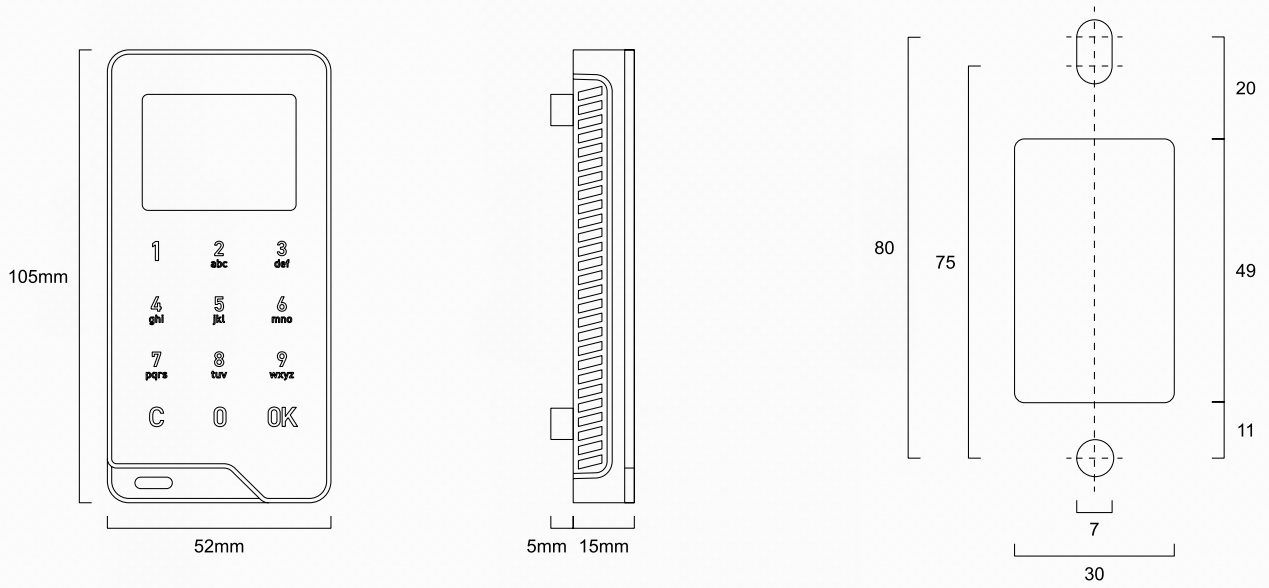

CABINETS

DIMENSIONS

Secure your space with confidence. Upgrade to the Eterna from KSQ today.

Contact us at 1300 311 556 or email sales@ksq.com.au to learn more.

Visit www.ksq.com.au to explore our range of security solutions.